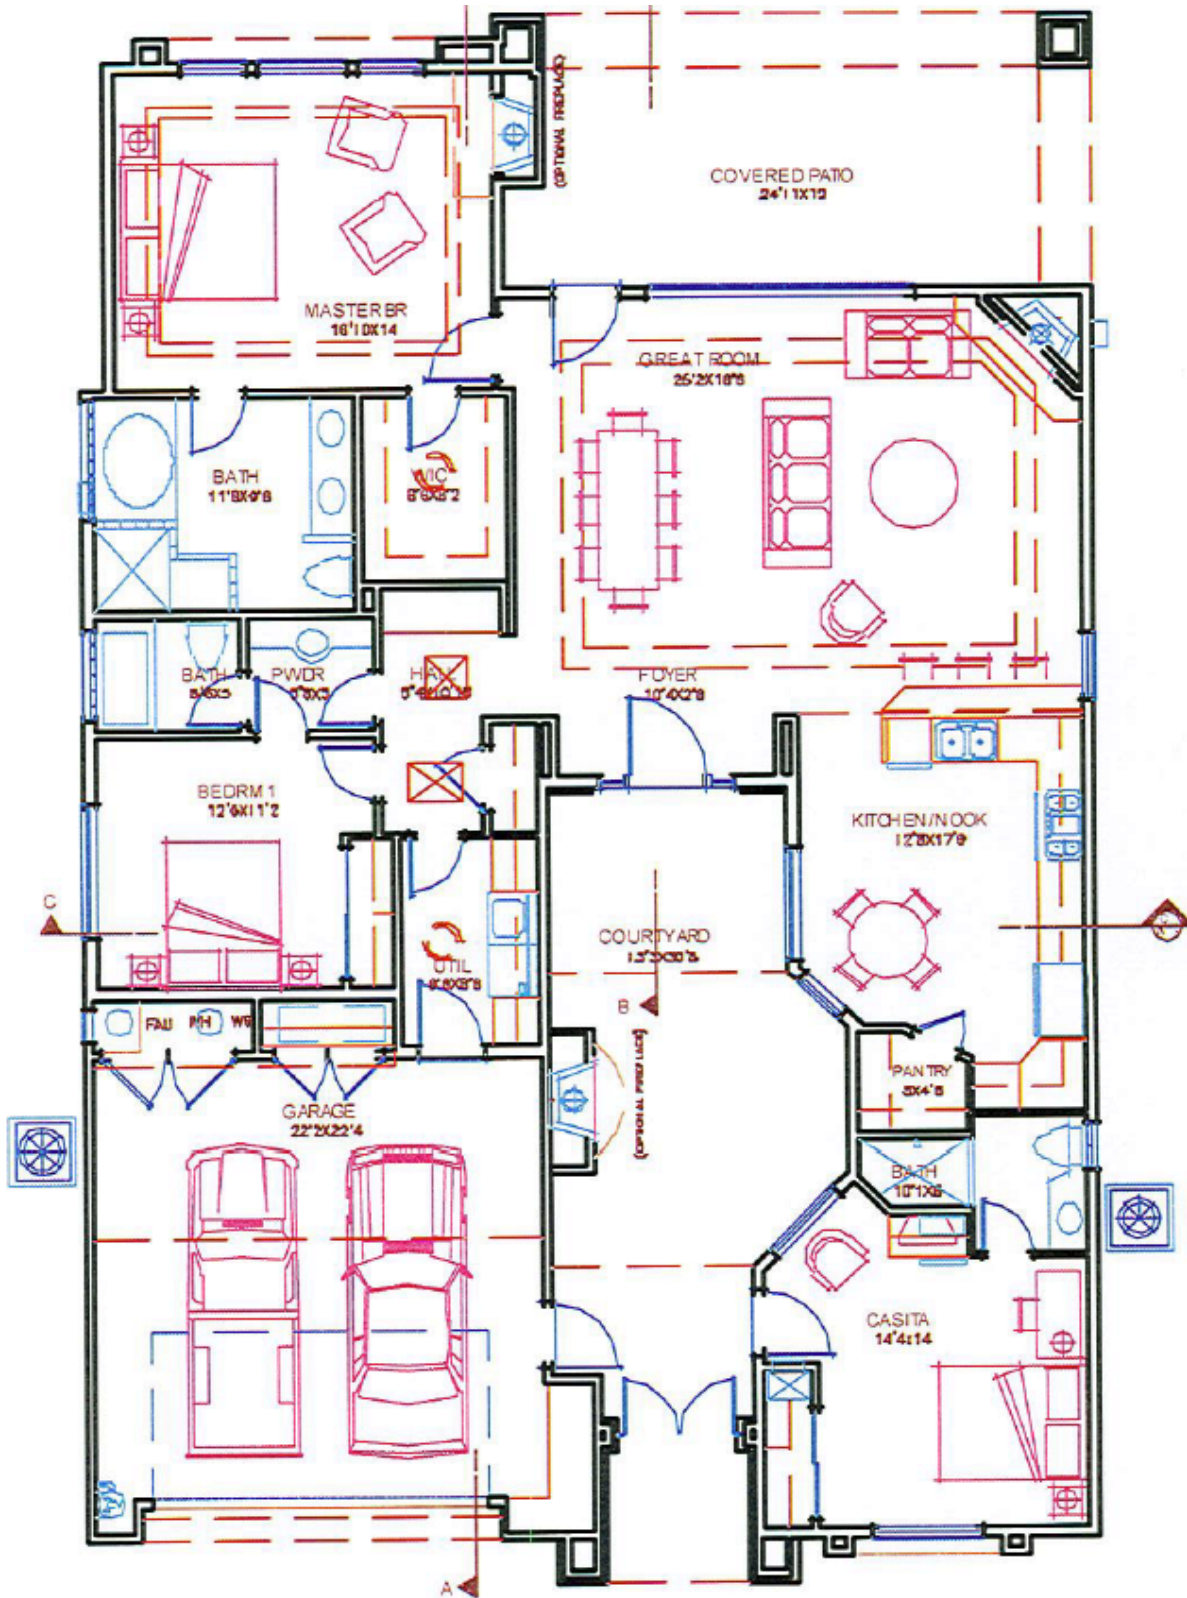

Jepsen Canyon Resort - MODEL A - 1,910 sq. ft.

Jepsen Canyon Resort - MODEL B - 2,082 sq. ft.

Jepsen Canyon Resort - MODEL C - 2,287 sq. ft.