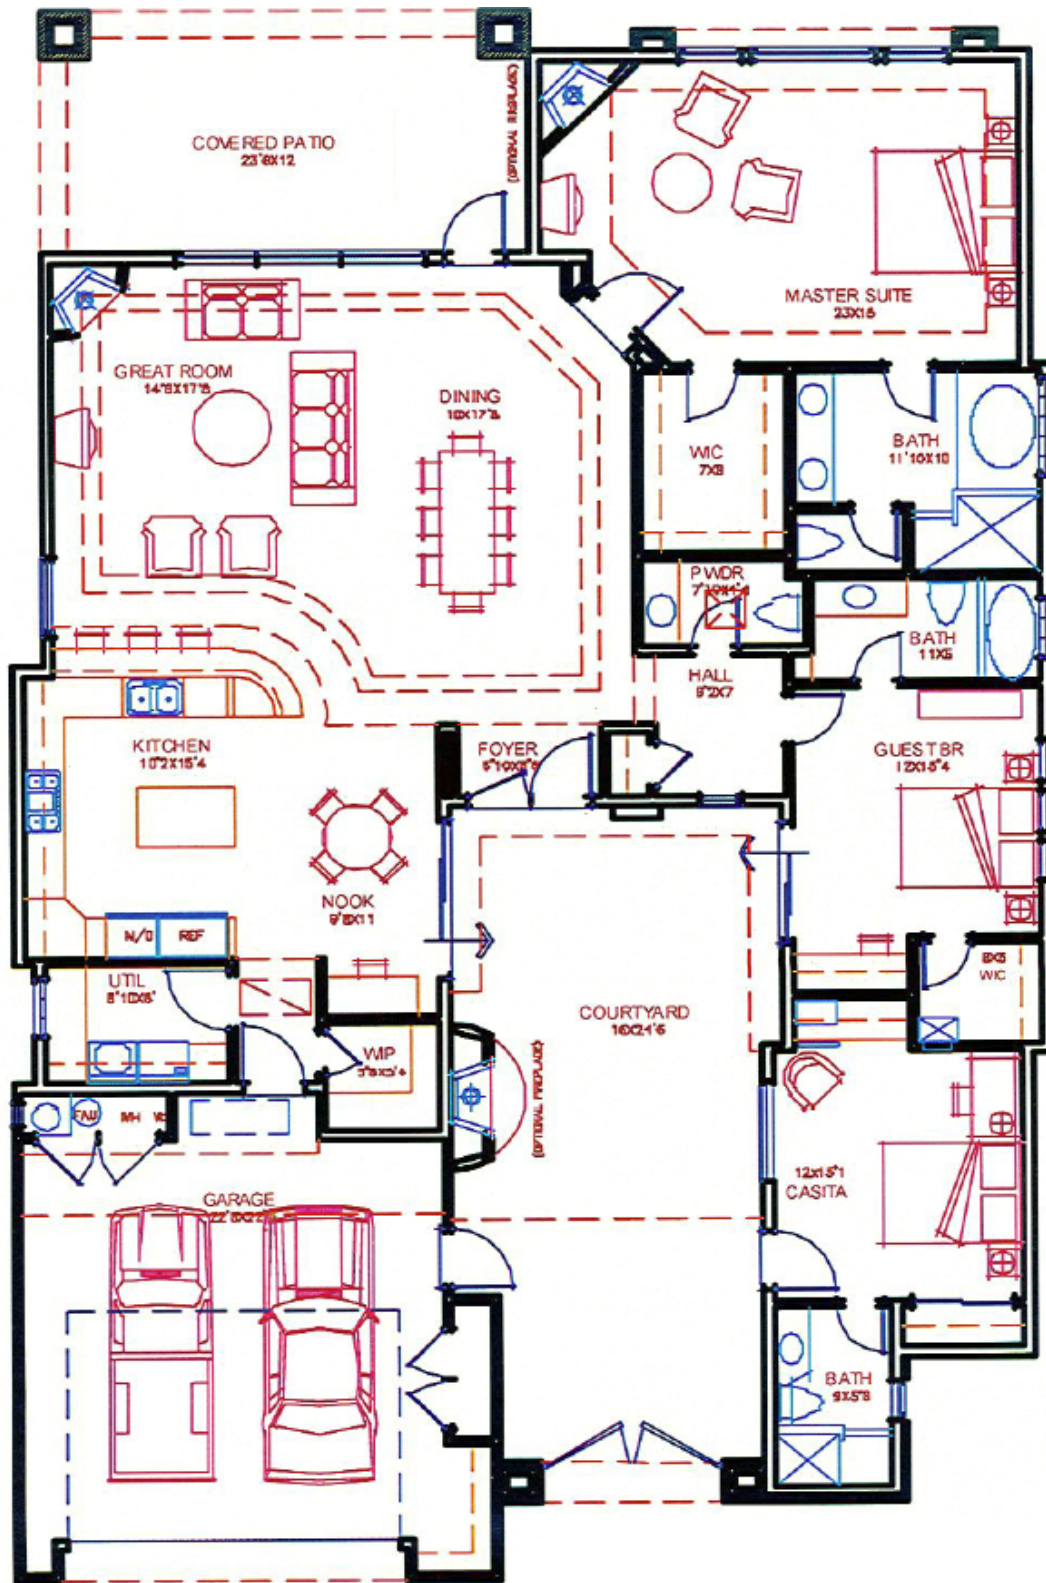

Jepsen Canyon Resort - MODEL A - 1,910 sq. ft.

Jepsen Canyon Resort - MODEL B - 2,082 sq. ft.

Jepsen Canyon Resort - MODEL C - 2,287 sq. ft.